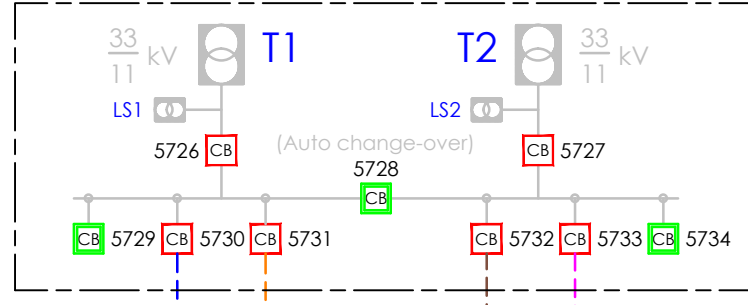

Private Network
Faults within this
network, refer the
consumer to the
network owner

3B/03E/073
Issue AW
28/05/26
BY CKD APPD
MGB LMW DAT

**QUEENSTOWN 11kV
SHEET 2**

No. 2 Cable Spare

To OS7716